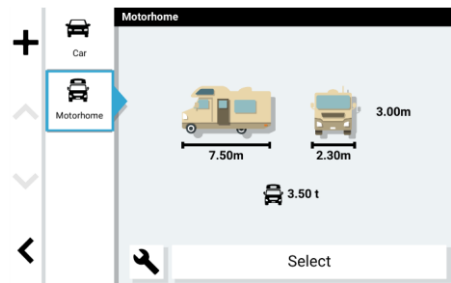

SCREENSHOTS:

CUSTOM CAMPER ROUTING